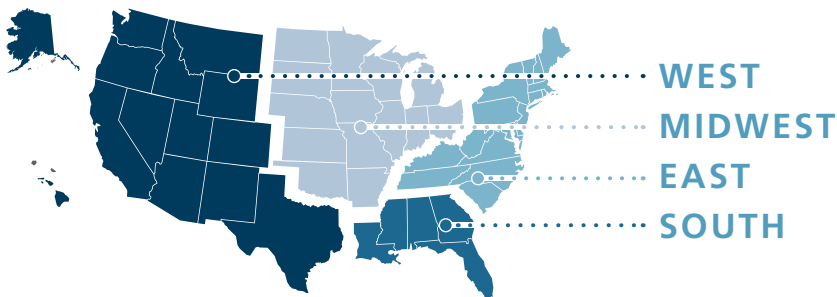

### VINYL WINDOWS & PATIO DOORS

1) CALL **800.255.7743**

2) PRESS NUMBER FOR YOUR REGION